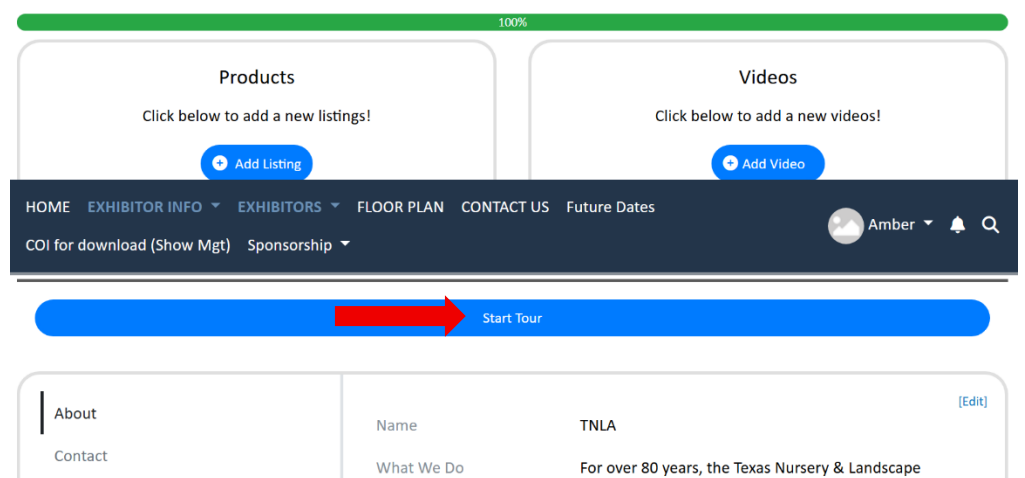

How to Use the Exhibitor Portal

Welcome to the *Exhibitor Portal*, your central resource for all the information you need as an EXPO Exhibitor!

First time here? Watch this [video](#) to learn all the features of your Exhibitor Portal!

Access-Account Activation Instructions

To log in to the portal, follow this [link](#). If it is your first time visiting the portal, select Forgot Password and enter your company's primary email into the prompted box. Once this is done, the link will be sent to your company's primary email address that will allow you to set up your secure password. Once you are logged in, be sure to click on the button to begin your exhibitor portal tour.

Login

Email

Password

Remember My Login

[Forgot Password/First Time Login](#)

Set Up-Edit Company Details

After accessing your Exhibitor Portal, you can update and edit your company's information, contact details and available products. Select **Edit** in the section under your company's name.